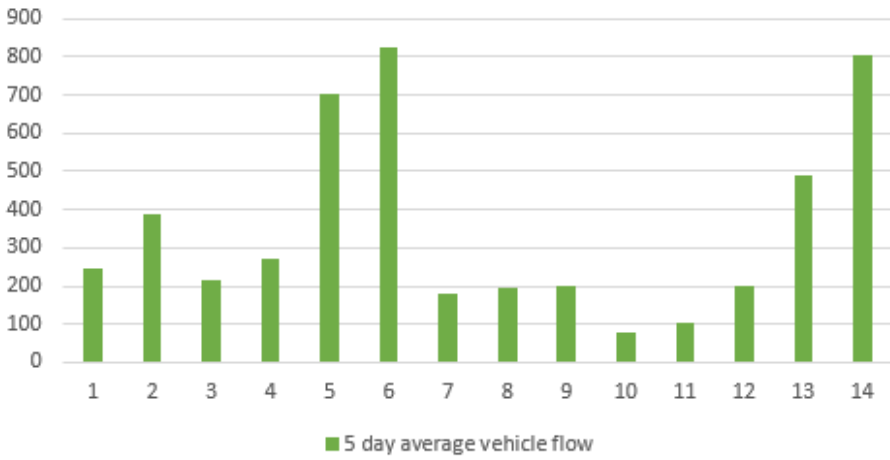

Vehicle volume

Up to 7 out of 10 vehicles speed exiting Waverley park onto Pollockshaws road

Average Maximum Speed is 43mph

85%percentile speed v max speed